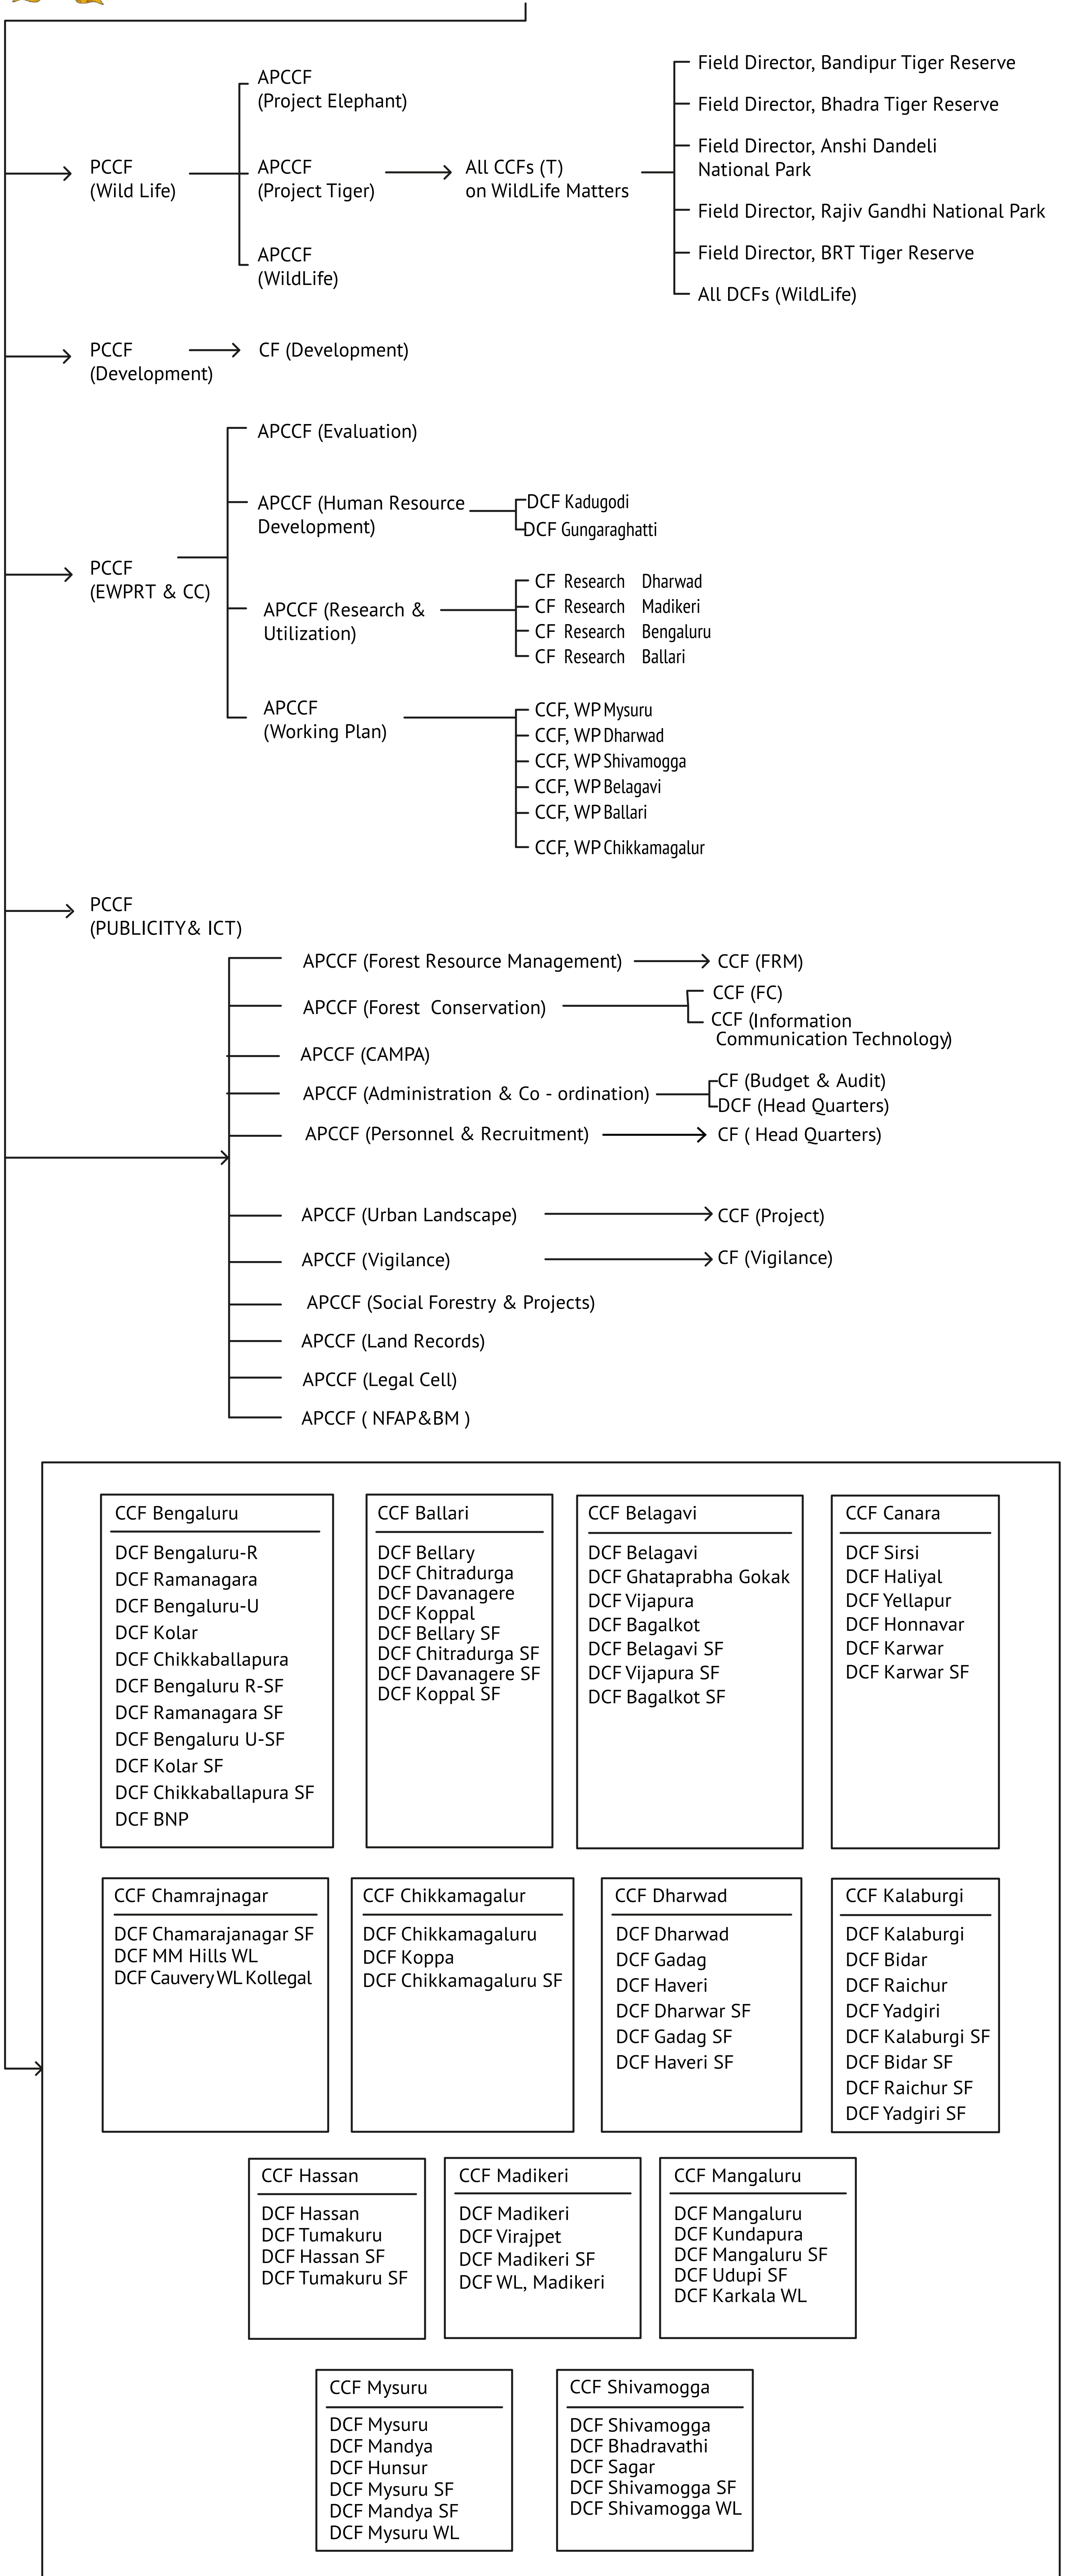

# ORGANIZATION CHART

## PRINCIPAL CHIEF CONSERVATOR OF FOREST (HEAD OF FOREST FORCE)

PCCF - Principal Chief Conservator of Forests, EWPRT & C - Evaluation, Working Plan, Training & Climate Change, CWW - Chief Wildlife Warden, APCCF - Additional Principal Chief Conservator of Forests, CCF - Chief Conservator of Forests, CF - Conservator of Forests, DCF - Deputy Conservator of Forests, SF - Social Forestry, WL - Wild Life, BNP - Bannerghatta National Park, PE - Project Elephant, FMS - Forest Mobile Squad